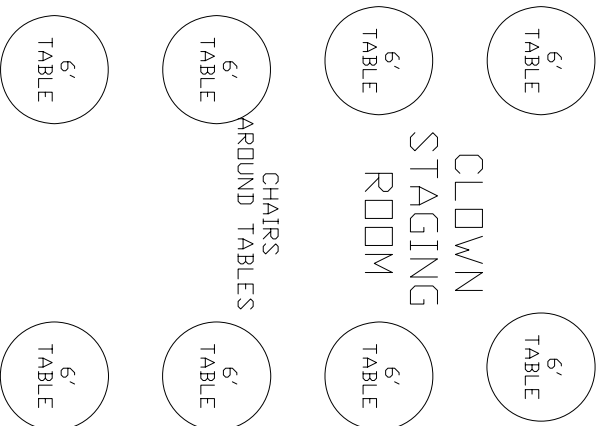

HALLWAY

55'

60'

60'

75'

175'

WALL
PULLED
40-50'
OR
PIPE &
DRAPE

CLOWN
STAGING
ROOM

CHAIRS
AROUND TABLES

CHAIRS
AROUND TABLES

ISCA 2008 Imperial STL
Set-up #1 - Makeup & Costume

120 CHAIRS

HALLWAY

COURTYARD